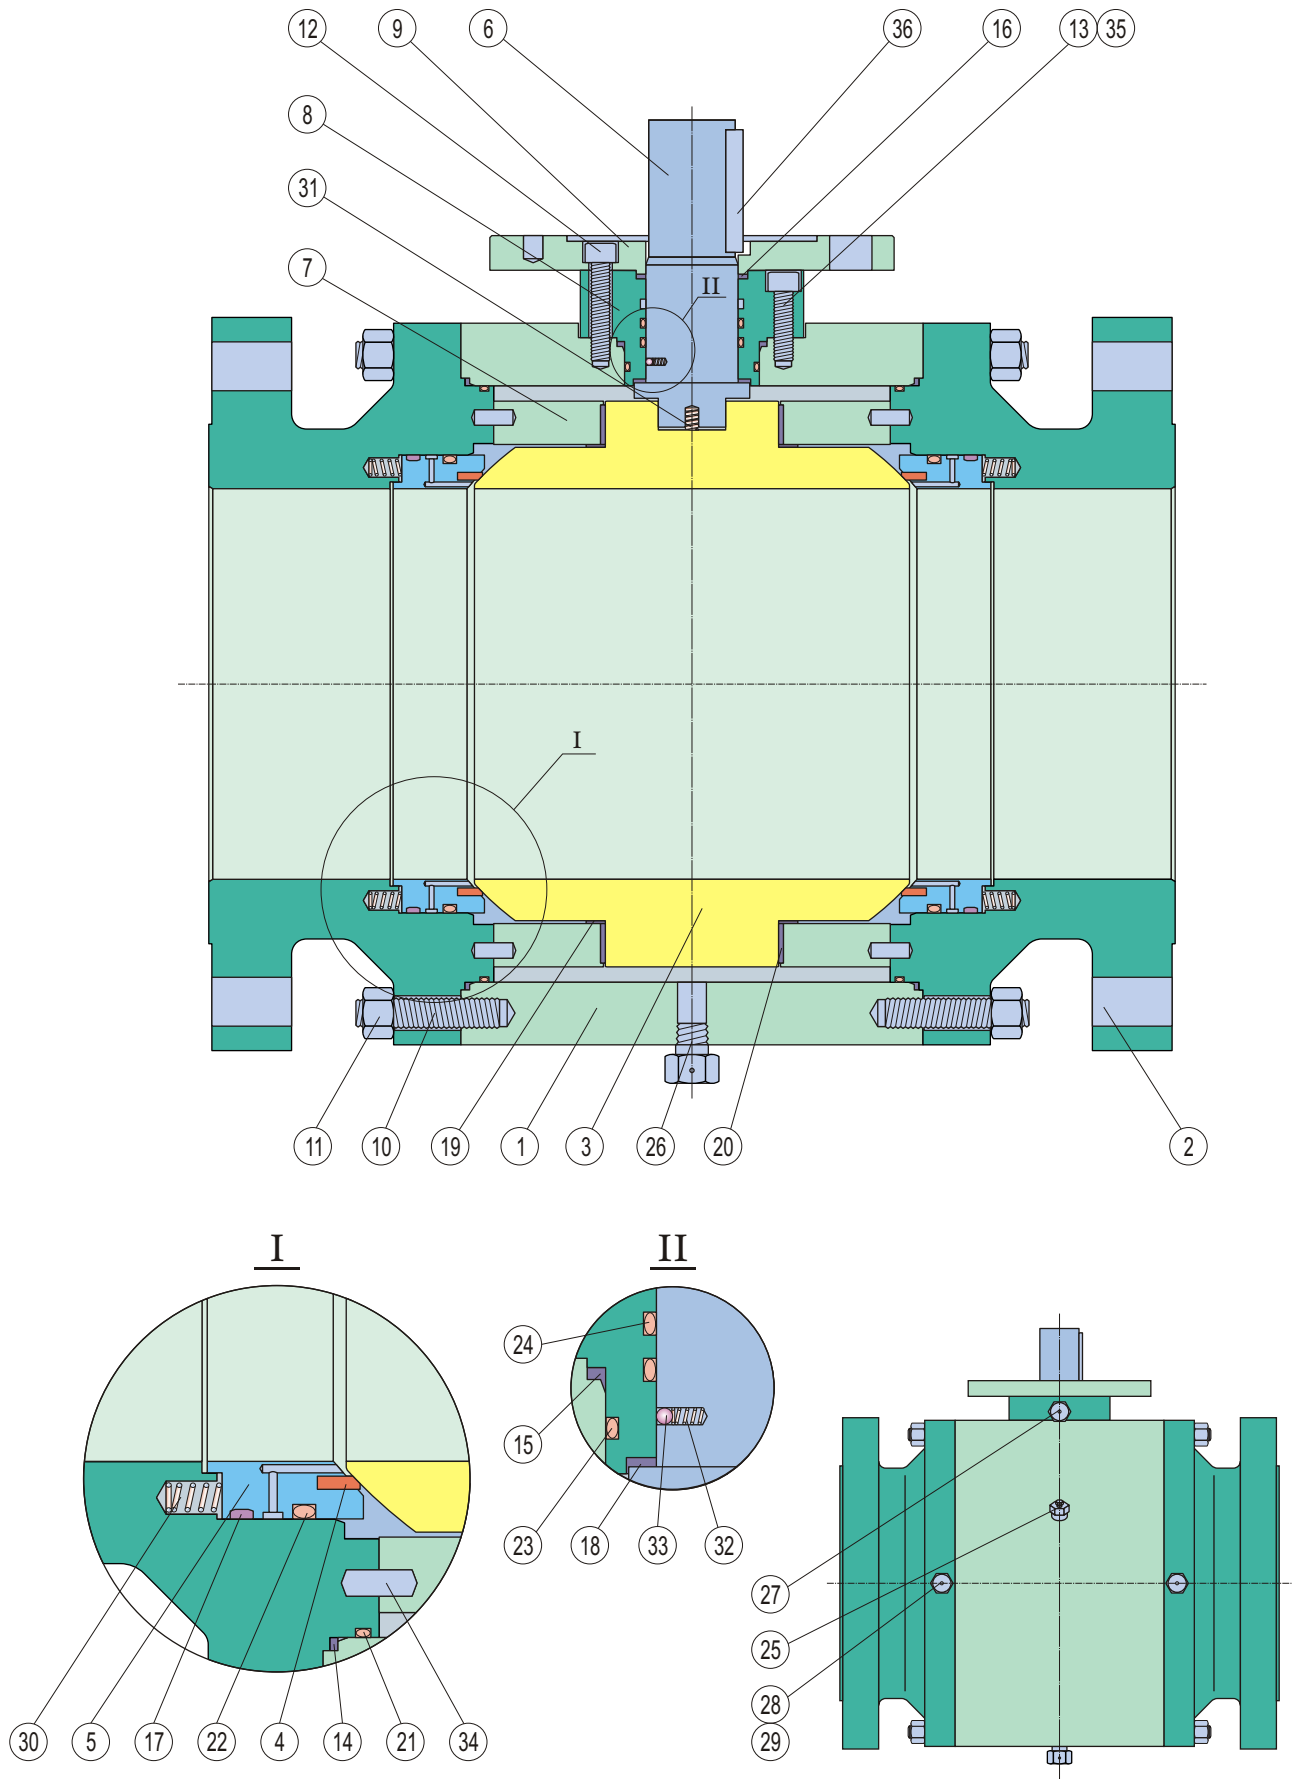

3PC Body Forged Trunnion Mounted Ball Valve Series TF

Series TF

Material Specifications

No.	Part	A105/ENP	A105/316	F316/316	LF2/316 NACE
1	Body	ASTM A105N	ASTM A105N	ASTM A182-F316	ASTM A350-LF2
2	Adapter	ASTM A105N	ASTM A105N	ASTM A182-F316	ASTM A350-LF2
3	Ball	ASTM A105N/ENP	ASTM A182-F316	ASTM A182-F316	ASTM A182-F316
4	Seat Insert	PTFE/Molon/PEEK	PTFE/Molon/PEEK	PTFE/Molon/PEEK	PTFE / Molon/PEEK
5	Seat Ring	ASTM A105N/ENP	ASTM A182-F316	ASTM A182-F316	ASTM A182-F316
6	Stem	ASTM A105N/ENP	ASTM A182-F316/17-4PH	ASTM A182-F316/17-4PH	ASTM A182-F316/17-4PH
7	Trunnion Support	ASTM A105N/ENP	ASTM A105N/ENP	ASTM A182-F316	ASTM A350-LF2/ENP
8	Gland Flange	ASTM A105N/ENP	ASTM A105N/ENP	ASTM A182-F316	ASTM A350-LF2/ENP
9	Top Flange	ASTM A105N	ASTM A105N	ASTM A182-F316	ASTM A350-LF2
10	Body Stud	ASTM A193-B7	ASTM A193-B7	ASTM A193-B8	ASTM A320-L7M
11	Body Nut	ASTM A194-2H	ASTM A194-2H	ASTM A194-8	ASTM A194-7M
12	Screw	Carbon Steel	Carbon Steel	Stainless Steel	ASTM A320-L7M
13	Screw	Carbon Steel	Carbon Steel	Stainless Steel	ASTM A320-L7M
14 *	Body Gasket	Graphite	Graphite	Graphite	Graphite
15 *	Gland Gasket	Graphite	Graphite	Graphite	Graphite
16 *	Stem Firesafe Packing	Graphite	Graphite	Graphite	Graphite
17 *	Seat Firesafe Packing	Carbon Fibre+Graphite	Carbon Fibre+Graphite	Carbon Fibre+Graphite	Carbon Fibre+Graphite
18	Thrust Washer	PTFE/316SS+PTFE+MoS2	PTFE/316SS+PTFE+MoS2	PTFE/316SS+PTFE+MoS2	PTFE/316SS+PTFE+MoS2
19	Washer	PTFE/316SS+PTFE+MoS2	PTFE/316SS+PTFE+MoS2	PTFE/316SS+PTFE+MoS2	PTFE/316SS+PTFE+MoS2
20	Bearing	316SS+PTFE+MoS2	316SS+PTFE+MoS2	316SS+PTFE+MoS2	316SS+PTFE+MoS2
21 *	O-Ring	Viton	Viton	Viton	Viton
22 *	O-Ring	Viton	Viton	Viton	Viton
23 *	O-Ring	Viton	Viton	Viton	Viton
24 *	O-Ring	Viton	Viton	Viton	Viton
25	Vent Valve	Stainless Steel	Stainless Steel	Stainless Steel	Stainless Steel
26	Drain	Stainless Steel	Stainless Steel	Stainless Steel	Stainless Steel
27	Stem Injection	Stainless Steel	Stainless Steel	Stainless Steel	Stainless Steel
28	Seat Injection	Stainless Steel	Stainless Steel	Stainless Steel	Stainless Steel
29	Check Valve	Stainless Steel	Stainless Steel	Stainless Steel	Stainless Steel
30	Seat Spring	INCONEL X-750	INCONEL X-750	INCONEL X-750	INCONEL X-750
31	Antistatic Spring	INCONEL X-750	INCONEL X-750	INCONEL X-750	INCONEL X-750
32	Antistatic Spring	INCONEL X-750	INCONEL X-750	INCONEL X-750	INCONEL X-750
33	Grounding Plunger	Stainless Steel	Stainless Steel	Stainless Steel	Stainless Steel
34	Alignment Pin	Stainless Steel	Stainless Steel	Stainless Steel	Stainless Steel
35	Gland Pin	Carbon Steel	Carbon Steel	Stainless Steel	Carbon Steel
36	Key	Carbon Steel	Carbon Steel	Stainless Steel	Carbon Steel